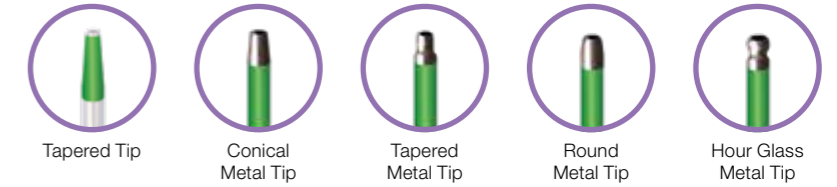

ERCP Catheters – Single Use

ERCP Catheters – Single Use

ERCP Catheter – with Luer-Lock Stylet

With colored markers, compatible with guide wire .035"

Catalogue No.	Tip Shape	Catheter Outer Diameter (mm)	Working Length (cm)	Min. Accessory Channel (mm)
E4318	Standard	1.8	200	2.0
E4418	Tapered	1.8	200	2.0

ERCP Catheter – with Standard Stylet

With colored markers, compatible with guide wire .035"

Catalogue No.	Tip Shape	Catheter Outer Diameter (mm)	Working Length (cm)	Min. Accessory Channel (mm)
E4318-GW-250	Standard	1.8	250	2.0
E4318-GW-280	Standard	1.8	280	2.0

ERCP Catheter – with Luer-Lock-Stylet

Contrast medium injection while guide wire is inserted; with colored markers, three access ports, compatible with guide wire .035"

Catalogue No.	Tip Shape	Catheter Outer Diameter Prox/ Dist (mm)	Working Length (cm)	Min. Accessory Channel (mm)
E4422-18FD	Tapered	2.45/1.8	200	2.8
E4422-18FD-280*	Tapered	2.45/1.8	280	2.8
E4522-18FD	Conical Metal	2.45/1.8	200	2.8
E4622-18FD-230	Tapered Metal	2.45/1.8	230	2.8
E4722-18FD	Round Metal	2.45/1.8	200	2.8
E4822-18FD	Hour Glass Metal	2.45/1.8	200	2.8