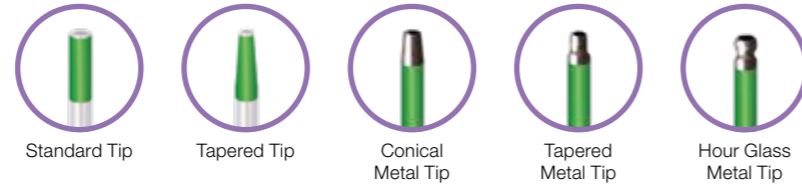

ERCP Catheters – Single Use

ERCP Catheter – with Standard Stylet

With colored markers; compatible with guide wire .035"

Catalogue No.	Tip Shape	Catheter Outer Diameter (mm)	Working Length (cm)	Min. Accessory Channel (mm)
E4318-GW	Standard	1.8	200	2.0
E4418-GW	Tapered	1.8	200	2.0
E4518-GW	Conical Metal	1.8	200	2.0
E4618-GW	Tapered Metal	1.8	200	2.0
E4818-GW	Hour Glass Metal	1.8	200	2.0

Standard Tip

ERCP Catheter – with Standard Stylet

Compatible with guide wire .035"

Catalogue No.	Tip Shape	Catheter Outer Diameter (mm)	Working Length (cm)	Min. Accessory Channel (mm)
E43162FD35	Standard	1.65	200	2.0

ERCP Catheters – Single Use

ERCP Catheters – Single Use

ERCP Catheter – with Luer-Lock Stylet

With colored markers, compatible with guide wire .035"

Catalogue No.	Tip Shape	Catheter Outer Diameter (mm)	Working Length (cm)	Min. Accessory Channel (mm)
E4318	Standard	1.8	200	2.0
E4418	Tapered	1.8	200	2.0